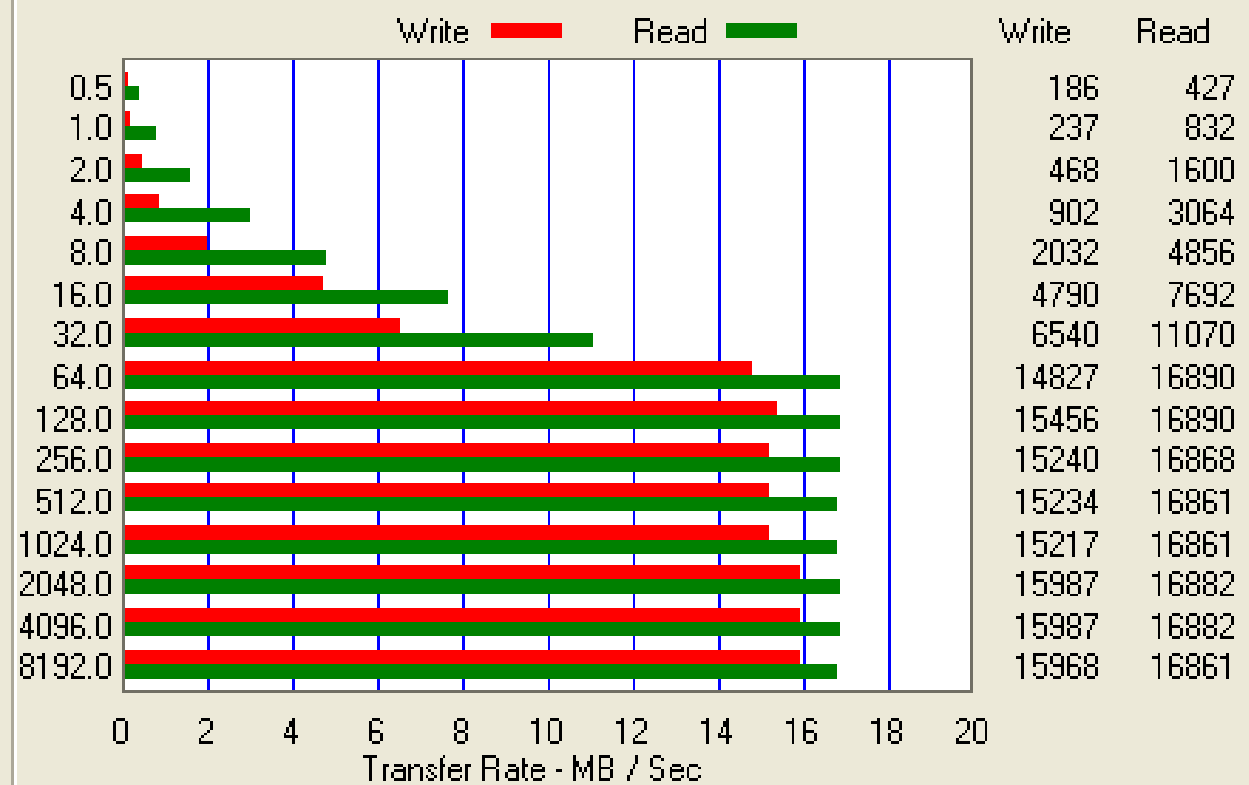

Untitled - ATTO Disk Benchmark

File View Help

Drive: [-:]

☐ Force Write Access

☒ Direct I/O

Transfer Size: 0.5 to 8192.0 KB

☐ I/O Comparison

☒ Overlapped I/O

☐ Neither

Total Length: 256 MB

Queue Depth: 4

Controlled by:

Start

<< Description >>

Test Results

For Help, press F1